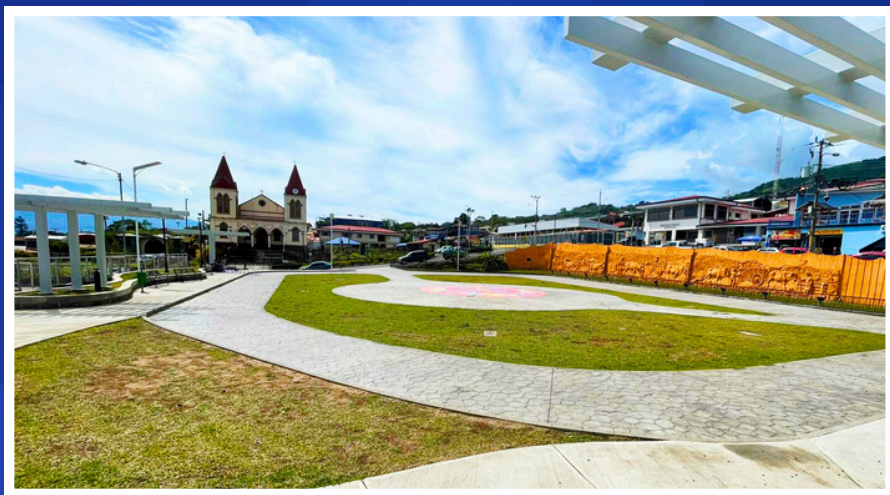

TRABAJOS DE INFRAESTRUCTURA EN GENERAL

PARQUE SAN ANTONIO, ESCAZÚ